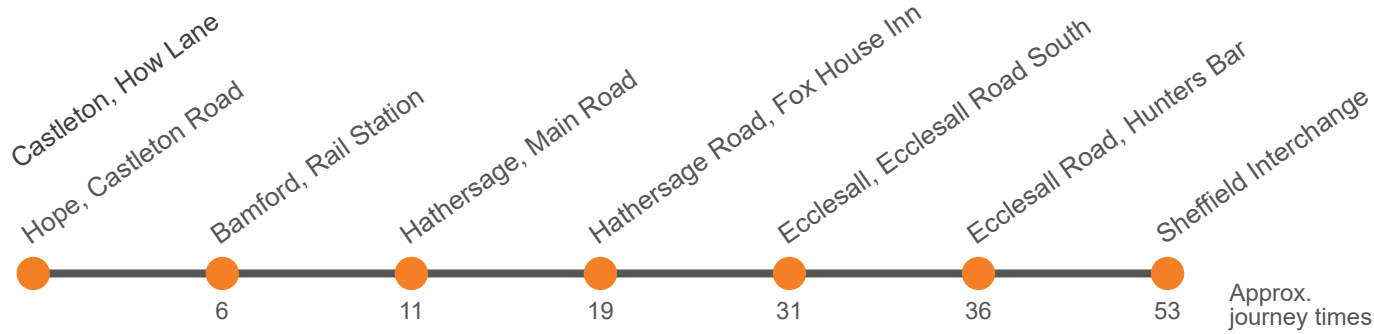

FSY First South Yorkshire
HUL Hulley's

During the time that the Brough to Bradwell road is closed, Bradwell will be served by a Hulley's shuttle bus which will provide connections to/from Castleton. See timetable on Page 9 below.

FSY First South Yorkshire

During the time that the Brough to Bradwell road is closed, Bradwell will be served by a Hulley's shuttle bus which will provide connections to/from Castleton. See timetable on Page 9 below.