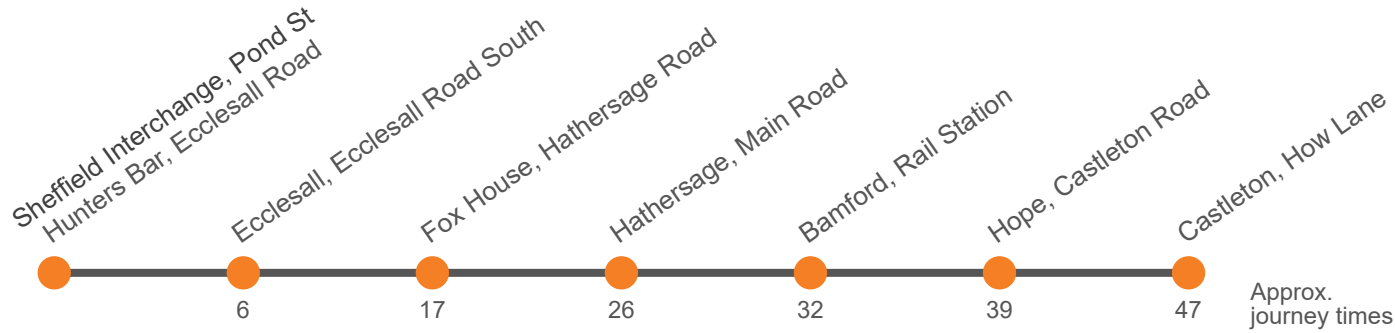

Saturday (continued)

Service:	272	272	FSY First South Yorkshire
Operator:	FSY	FSY	
Sheffield Interchange, Stop D2	2122	2300	
Moorhead MH2, Furnival Gate			
Royal Hallamshire Hospital, Glossop Rd			
Hunters Bar, Junction Road	2137	2313	
Ecclesall, Knowle Lane	2144	2319	
Fox House Inn	2155	2329	
Hathersage, Main Road opp George Hotel	2205	2338	
Bamford Station	2211	2344	
Hope, Car Park	2218	2351	
Castleton, Bus Station	2228	2357	

During the time that the Brough to Bradwell road is closed, Bradwell will be served by a Hulley's shuttle bus which will provide connections to/from Castleton. See timetable on Page 9 below.

Monday - Saturday Evening and Sunday journeys operated by First are under contract to Derbyshire County Council